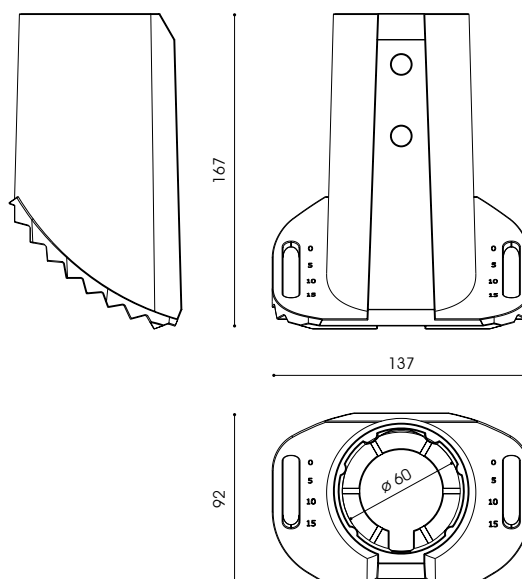

adapter for top and side entry
ASA 60

inclination: 0°, 5° resp. 15° dispatch standard: for top entry, 5°
 adapter: cast aluminium; powder coated
 colour: DB 703; other colours on request
 installation: adapter for post top entry \varnothing 60mm or side entry \varnothing 48mm to \varnothing 60mm
 application areas: necessary accessory for luminaire head ALFONS I; ALFONS II or ARNE I

product name	kg	product code
ASA 60	0,9	9.924.0980.70

Technical specifications are subject to change without notice. 06.2015